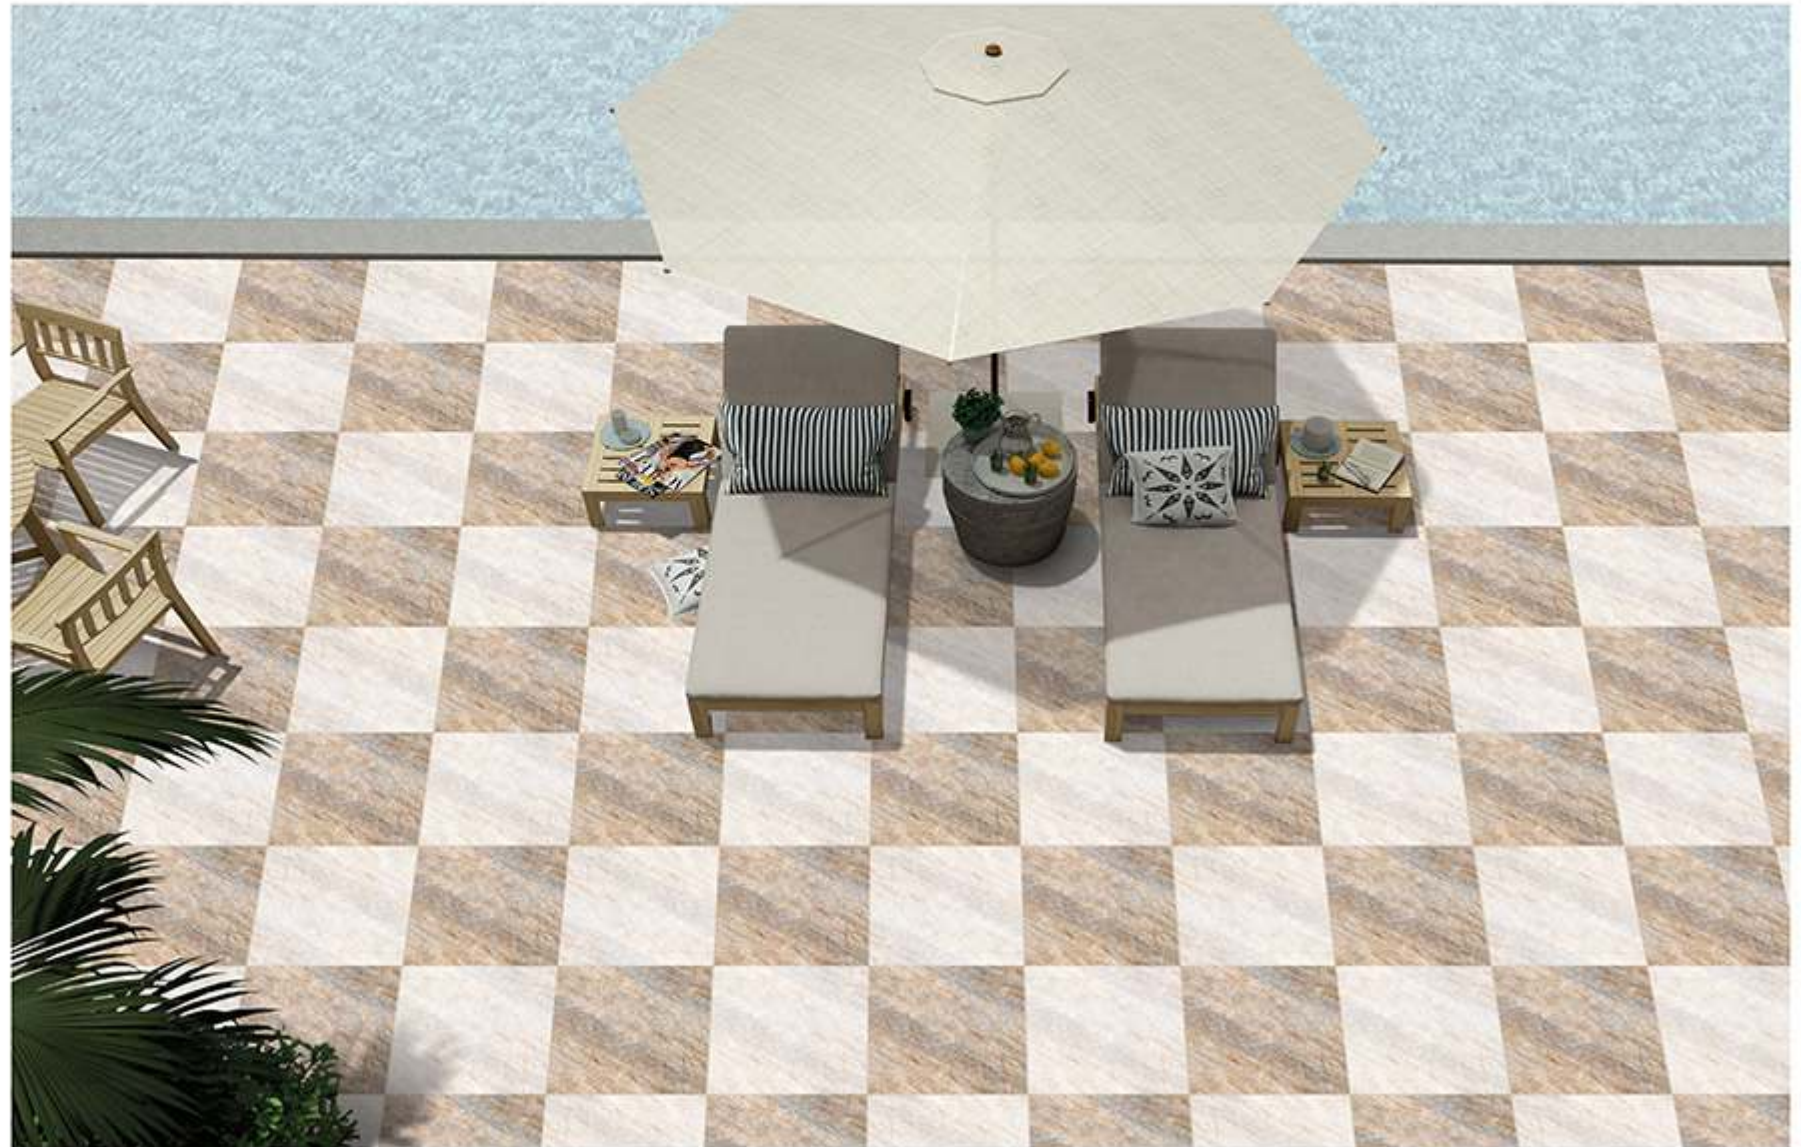

Applicable On
Wall & Floor

HD
Clarity

Random
Design

Zero
Maintenance

Eco
Friendly